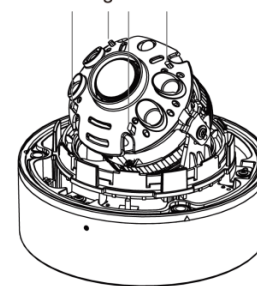

EX-SDI + 4MP

Anti-reflection IP68 Easy Ceiling Wall Outdoor IR 04

Resolution	1440P, 1080P, 720P
Lens	Fixed lens 3.6mm, 4mm, 6mm / V/F Lens 2.8~8mm, 2.8~12mm, 3.5~16mm
Sensor	1/2.8 inch SONY CMOS (IMX-335)
Pixels	Total : 2704(H) x 2104(V) = 5.69M / Effective : 2616(H) X 1964(V) = 5.14M
Scanning System	PROGRESSIVE
S/N (Y signal)	More than 52 dB (AGC Off)
Video Output	SMPT274M (EX-SDI, HD-SDI) / (TVI, AHD, CVI, CVBS: 1.0Vp-p (75ohm) : Option)
Min. Illumination	0 Lux at IR On (IR LED 04)
White Balance	Auto / Auto Ext / Preset / Manual
Electronic shutter speed	AUTO / MANUAL (1/30sec ~ 1/30,000sec) / FLICKER
Function	DNR / ACE / WDR / BLC / HLC / Sens_up / Privacy / Flip / Motion / Defog / RS-485 / Sharpness / Smart IR / Brightness
Day & Night	AUTO (Day <-> Night TIME Change) , COLOR , B/W, EXTERN
Language	ENG, CHN, CHN(S), JPN, KOR
Temperature/Humidity	Operating (-10°C~+50°C / 30%~80% RH) / Storage (-20°C~+60°C / 20%~90% RH)
Power	DC12V [AC24V / DC12V DualPower (option)]
signal Transmission	The distant difference is occurred according to cable option and other circumstances. (based on 5C-HFBT : HD-SDI (100M) / EX-SDI (500M))

Dome glass Guide

There are 4 locations of dome glass Guide in IR cover. You must close the cover to suit deco direction of dome glass to Guide.

Use the allen wrench to close the cover.

Right Assembly

Wrong Assembly