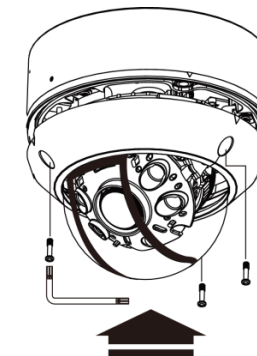

EX-SDI + 4MP

Anti-reflection IP68 Easy Ceiling Wall Outdoor IR 04

Resolution	1440P, 1080P, 720P
Lens	Fixed lens 3.6mm, 4mm, 6mm / V/F Lens 2.8~8mm, 2.8~12mm, 3.5~16mm
Sensor	1/2.8 inch SONY CMOS (IMX-335)
Pixels	Total : 2704(H) x 2104(V) = 5.69M / Effective : 2616(H) X 1964(V) = 5.14M
Scanning System	PROGRESSIVE
S/N (Y signal)	More than 52 dB (AGC Off)
Video Output	SMPT274M (EX-SDI, HD-SDI) / (TVI, AHD, CVI, CVBS: 1.0Vp-p (75ohm) : Option)
Min. Illumination	0 Lux at IR On (IR LED 04)
White Balance	Auto / Auto Ext / Preset / Manual
Electronic shutter speed	AUTO / MANUAL (1/30sec ~ 1/30,000sec) / FLICKER
Function	DNR / ACE / WDR / BLC / HLC / Sens_up / Privacy / Flip / Motion / Defog / RS-485 / Sharpness / Smart IR / Brightness
Day & Night	AUTO (Day <-> Night TIME Change) , COLOR , B/W, EXTERN
Language	ENG, CHN, CHN(S), JPN, KOR
Temperature/Humidity	Operating (-10°C~+50°C / 30%~80% RH) / Storage (-20°C~+60°C / 20%~90% RH)
Power	DC12V [AC24V / DC12V DualPower (option)]
signal Transmission	The distant difference is occurred according to cable option and other circumstances. (based on 5C-HFBT : HD-SDI (100M) / EX-SDI (500M))

Dome glass Guide

There are 4 locations of dome glass Guide in IR cover. You must close the cover to suit deco direction of dome glass to Guide.

Use the allen wrench to close the cover.

Right Assembly

Wrong Assembly