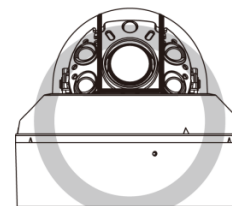

EX-SDI + 4MP

Anti-reflection IP68 Easy Ceiling Wall Outdoor IR 04

Resolution	1440P, 1080P, 720P
Lens	Fixed lens 3.6mm, 4mm, 6mm / V/F Lens 2.8~8mm, 2.8~12mm, 3.5~16mm
Sensor	1/2.8 inch SONY CMOS (IMX-335)
Pixels	Total : 2704(H) x 2104(V) = 5.69M / Effective : 2616(H) X 1964(V) = 5.14M
Scanning System	PROGRESSIVE
S/N (Y signal)	More than 52 dB (AGC Off)
Video Output	SMPT274M (EX-SDI, HD-SDI) / (TVI, AHD, CVI, CVBS: 1.0Vp-p (75ohm) : Option)
Min. Illumination	0 Lux at IR On (IR LED 04)
White Balance	Auto / Auto Ext / Preset / Manual
Electronic shutter speed	AUTO / MANUAL (1/30sec ~ 1/30,000sec) / FLICKER
Function	DNR / ACE / WDR / BLC / HLC / Sens_up / Privacy / Flip / Motion / Defog / RS-485 / Sharpness / Smart IR / Brightness
Day & Night	AUTO (Day <-> Night TIME Change) , COLOR , B/W, EXTERN
Language	ENG, CHN, CHN(S), JPN, KOR
Temperature/Humidity	Operating (-10°C~+50°C / 30%~80% RH) / Storage (-20°C~+60°C / 20%~90% RH)
Power	DC12V [AC24V / DC12V DualPower (option)]
signal Transmission	The distant difference is occurred according to cable option and other circumstances. (based on 5C-HFBT : HD-SDI (100M) / EX-SDI (500M))

Dome glass Guide

There are 4 locations of dome glass Guide in IR cover. You must close the cover to suit deco direction of dome glass to Guide.

Use the allen wrench to close the cover.

Right Assembly

Wrong Assembly